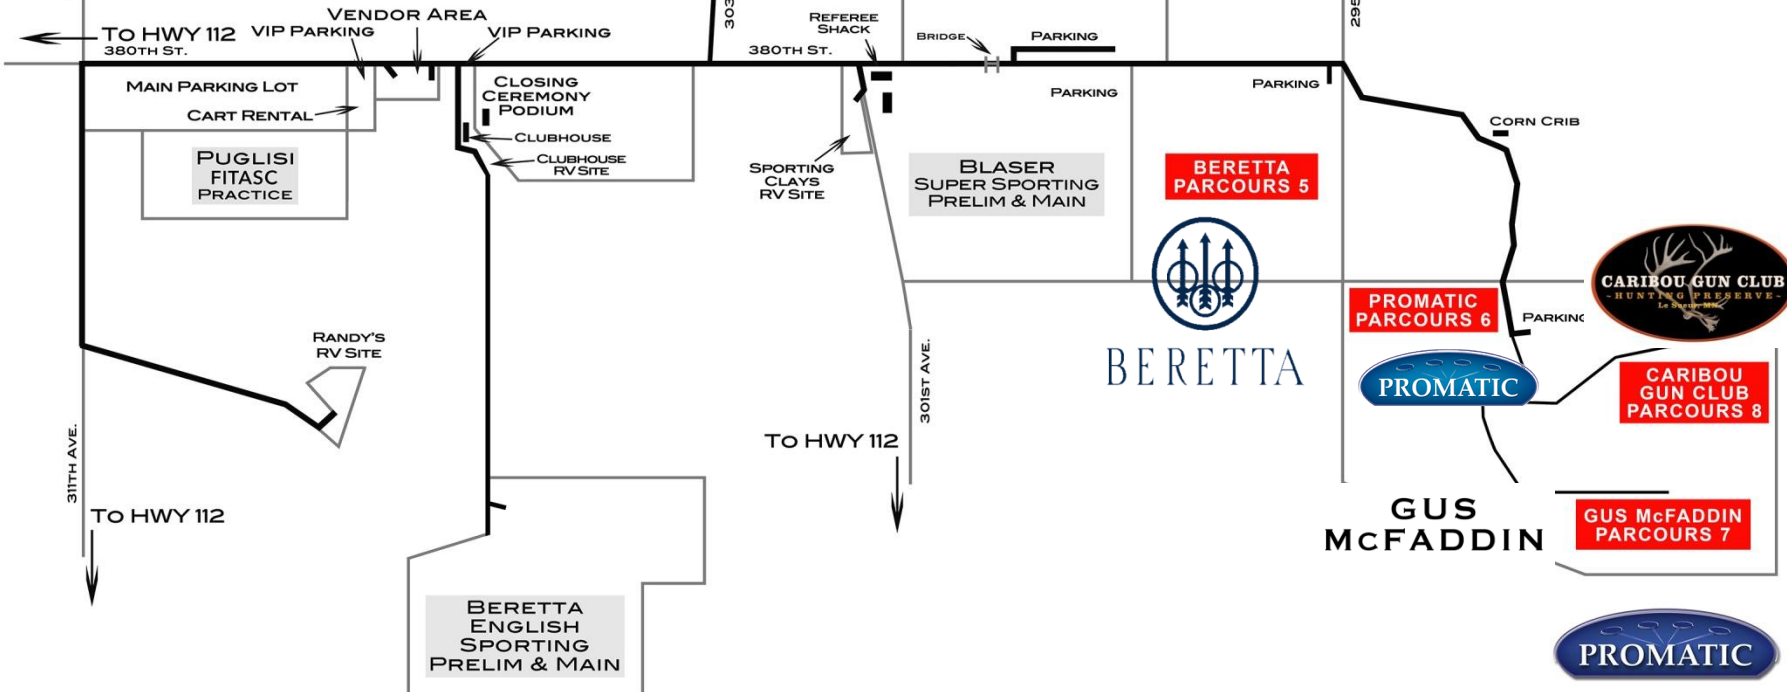

EVENT NEWS ON YOUR CELL PHONE

Sign up: <http://eepurl.com/brWlnb>

KRIEGHOFF

KRIEGHOFF PARCOURS 4

311TH AVE.

303RD AVE.

295TH AVE.

TO HWY 112 380TH ST.

VENDOR AREA

VIP PARKING

VIP PARKING

MAIN PARKING LOT

CART RENTAL

PUGLISI FITASC PRACTICE

RANDY'S RV SITE

TO HWY 112

BERETTA ENGLISH SPORTING PRELIM & MAIN

REFEREE SHACK

380TH ST.

SPORTING CLAYS RV SITE

TO HWY 112

301ST AVE.

BLASER SUPER SPORTING PRELIM & MAIN

BRIDGE

PARKING

PARKING

BERETTA PARCOURS 5

BERETTA

PROMATIC PARCOURS 6

GUS MCFADDIN

GUS MCFADDIN PARCOURS 7

CORN CRIB